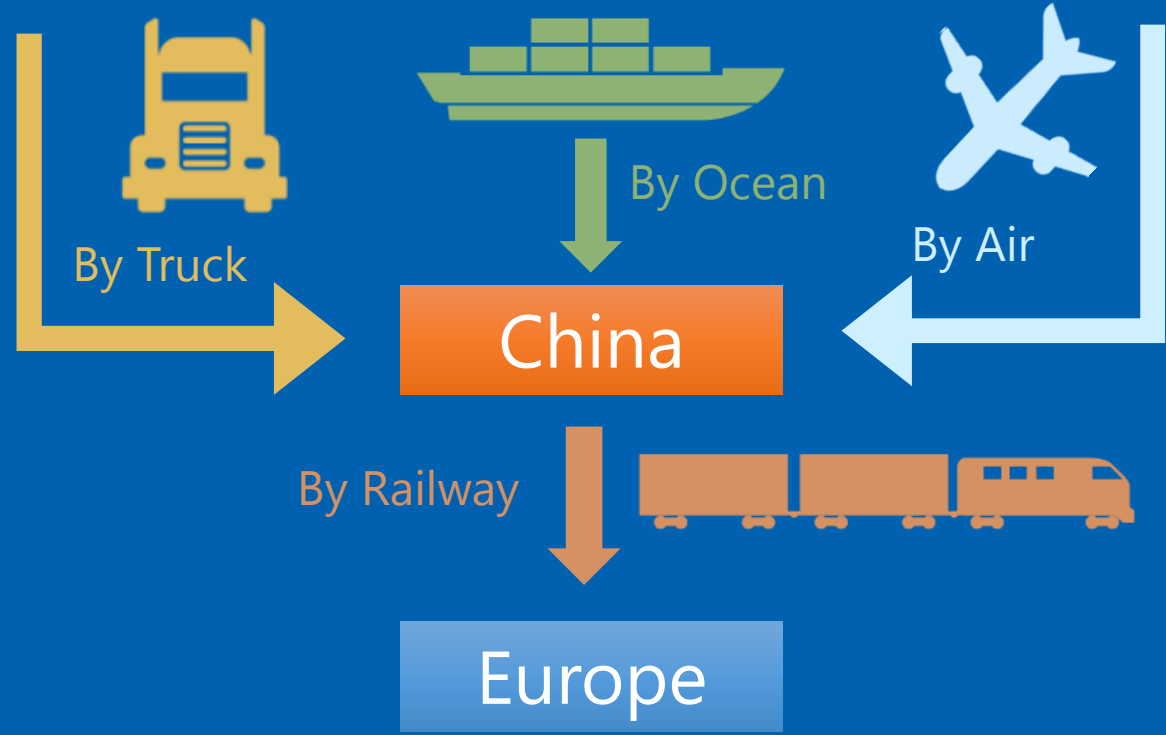

THE BELT AND ROAD INITIATIVE

MULTI-MODEL TRANSPORTATION + RAILWAY

1. Thailand
   - Laos
   - Myanmar
   - Vietnam
2. Indonesia
   - Korea
   - Japan
   - Singapore
3. Singapore
   - Indonesia
   - Australia

Flexible Multi-model Transport Solutions

Rail+ solutions

1. **1. Truck + Rail**
   Thailand/ Laos/ Myanmar/ Vietnam
2. **2. Ocean + Rail**
   Indonesia/ Korea/ Japan/ Singapore
3. **3. Air + Rail**
   Singapore/ Indonesia/ Australia