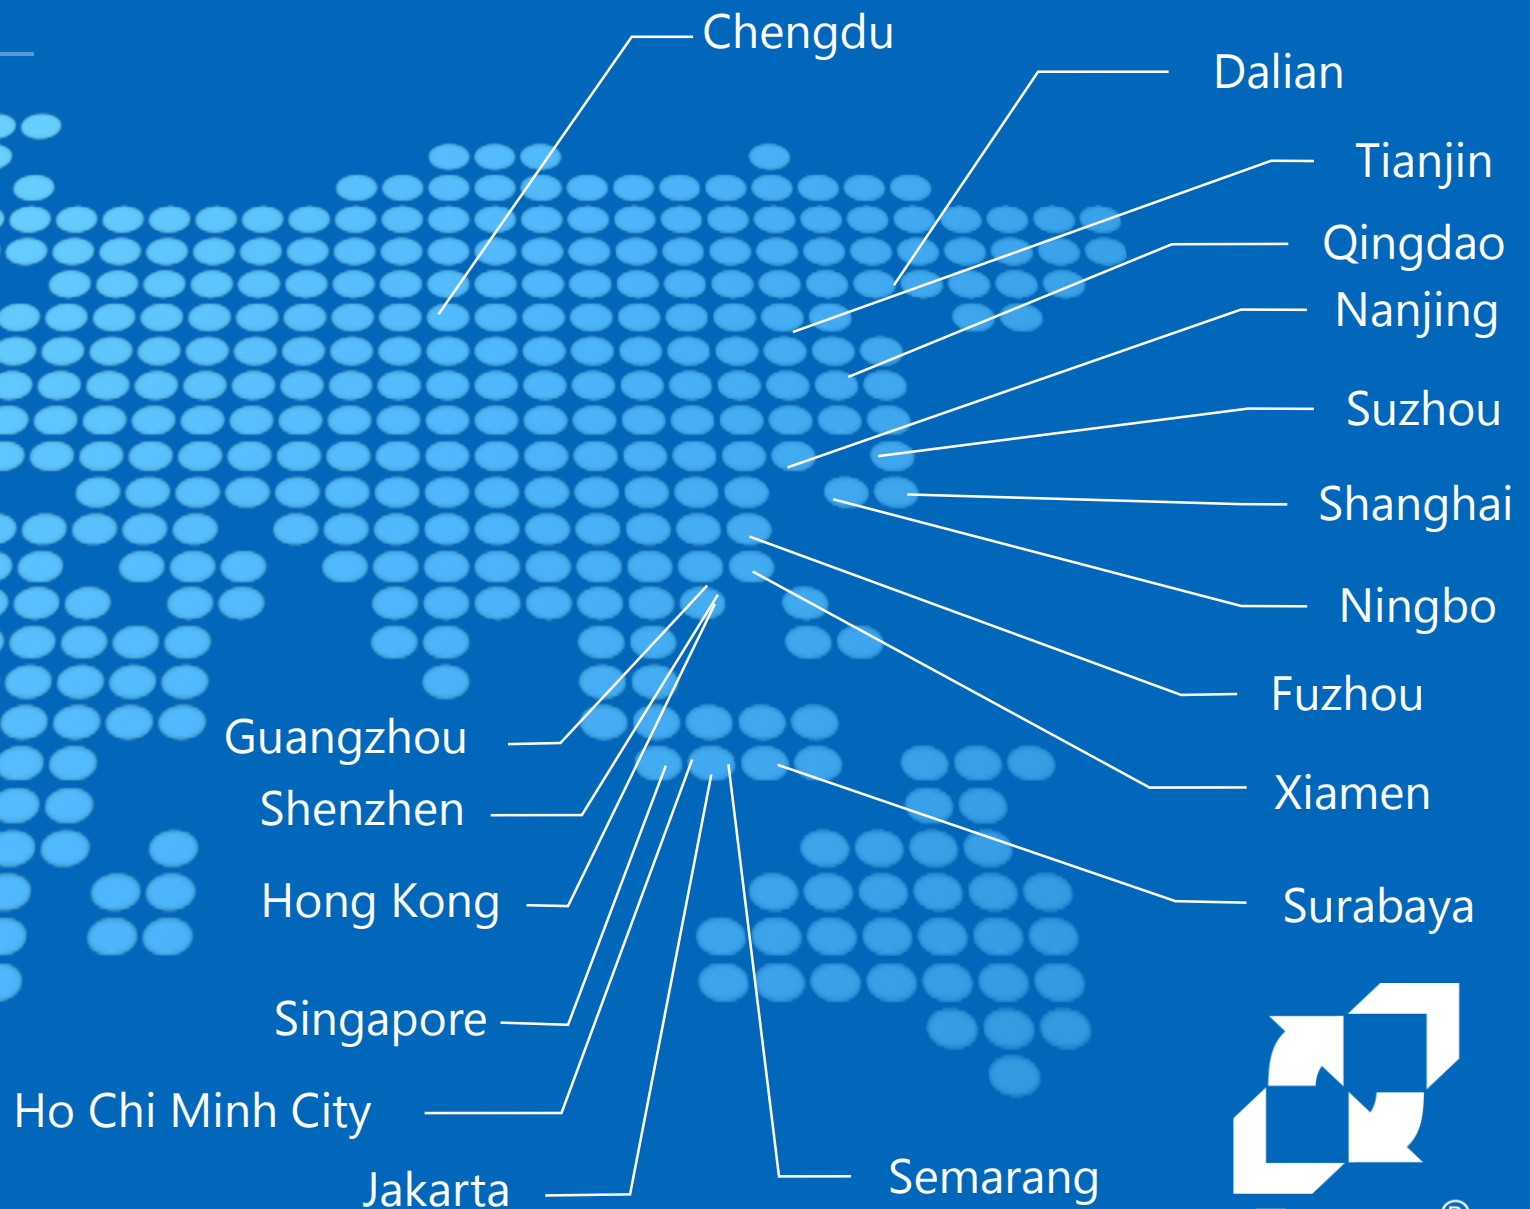

ENSIGN OFFICES

Hong Kong

1986

China

1989

Singapore

1998

Indonesia

2014

Vietnam

2018

WORLDWIDE AGENT NETWORK

North America

- Canada
- United States
- Mexico

Europe / Scandinavia

- Austria
- Belgium
- Cyprus
- Denmark
- Estonia
- Finland
- France
- Germany
- Greece
- Italy
- Malta
- Netherlands
- Norway
- Poland
- Portugal
- Romania
- Russia
- Spain
- Sweden
- Switzerland
- Turkey
- United Kingdom

Asia / Subcontinent

- Asia -
- Cambodia
- China
- Hong Kong
- Indonesia
- Japan
- Korea
- Macau
- Malaysia
- Philippines
- Singapore
- Taiwan
- Thailand
- Vietnam
- Subcontinent-
- Bangladesh
- Bhutan
- Burma
- India
- Maldives
- Nepal
- Pakistan
- Sri Lanka

South America

- Argentina
- Bolivia
- Brazil
- Chile
- Colombia
- Ecuador
- Paraguay
- Peru
- Uruguay
- Venezuela

Africa / Middle East

- Egypt
- Israel
- Kuwait
- Morocco
- South Africa
- United Arab Emirates